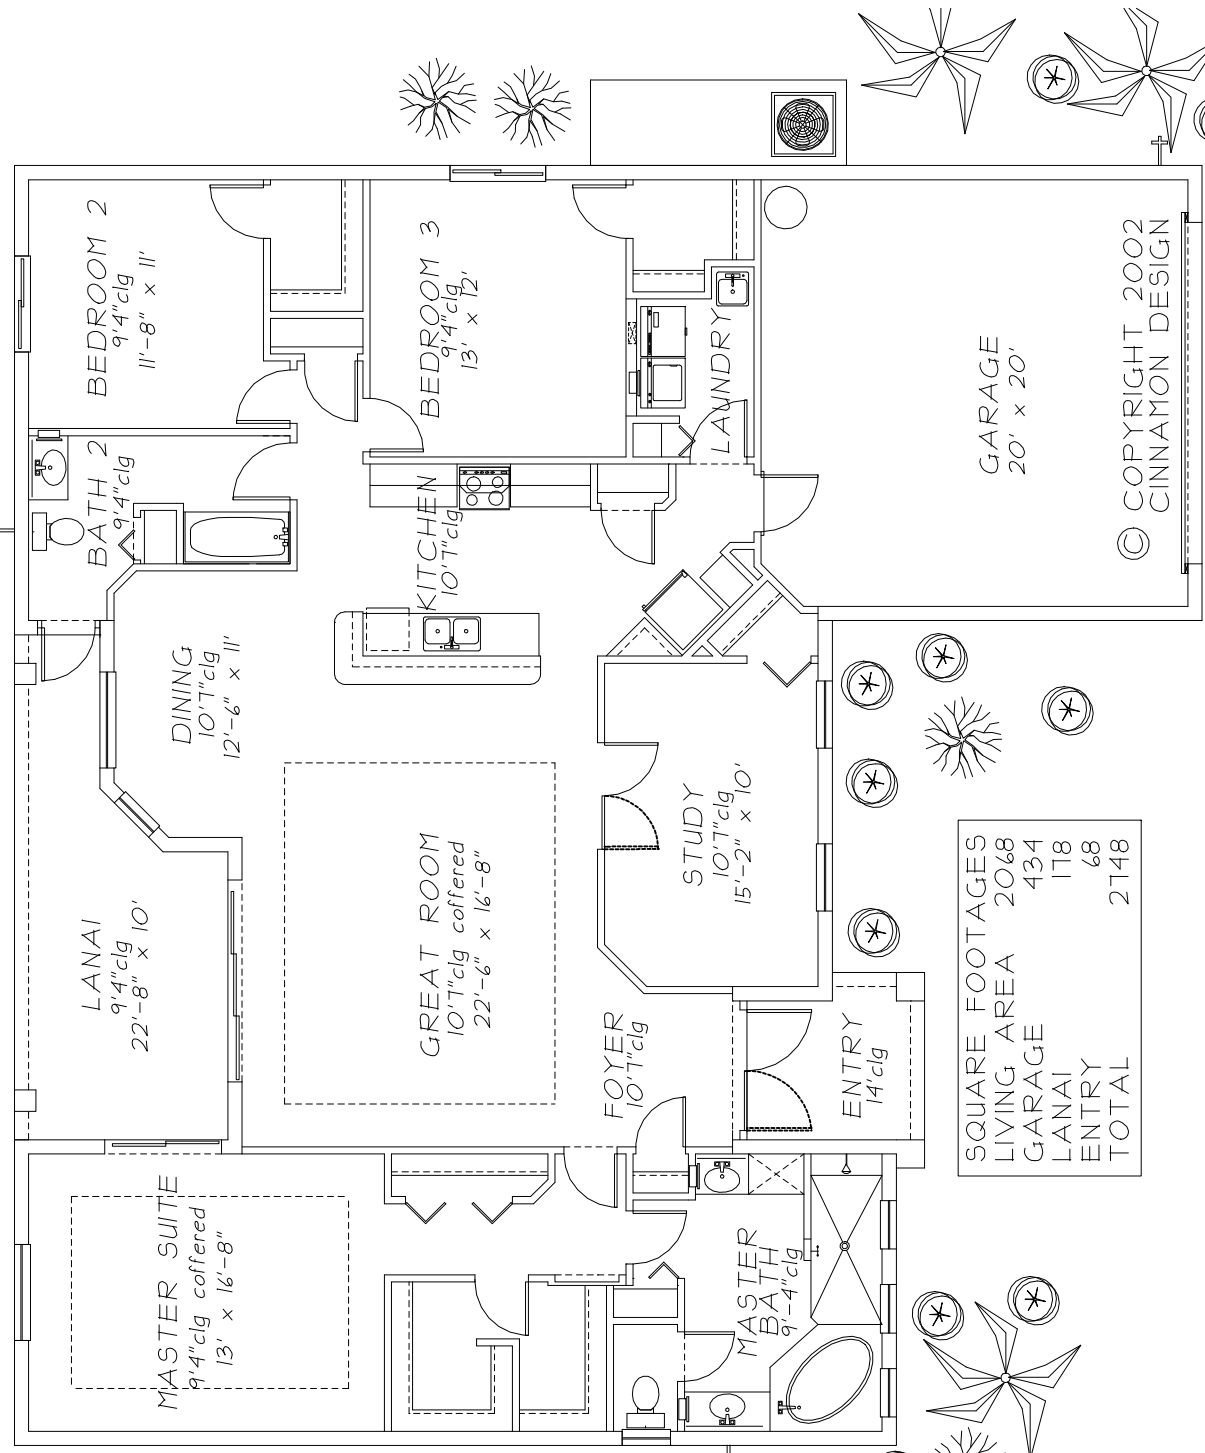

"COVE" MODEL

Tundra Homes

CBC 1251447
 912 S.E. 46th Lane, Cape Coral, Fl. 33904
 phone 239-541-1453 fax 239-541-2753

SQUARE FOOTAGES	
LIVING AREA	2068
GARAGE	434
LANAI	178
ENTRY	68
TOTAL	2748

© COPYRIGHT 2002
 CINNAMON DESIGN