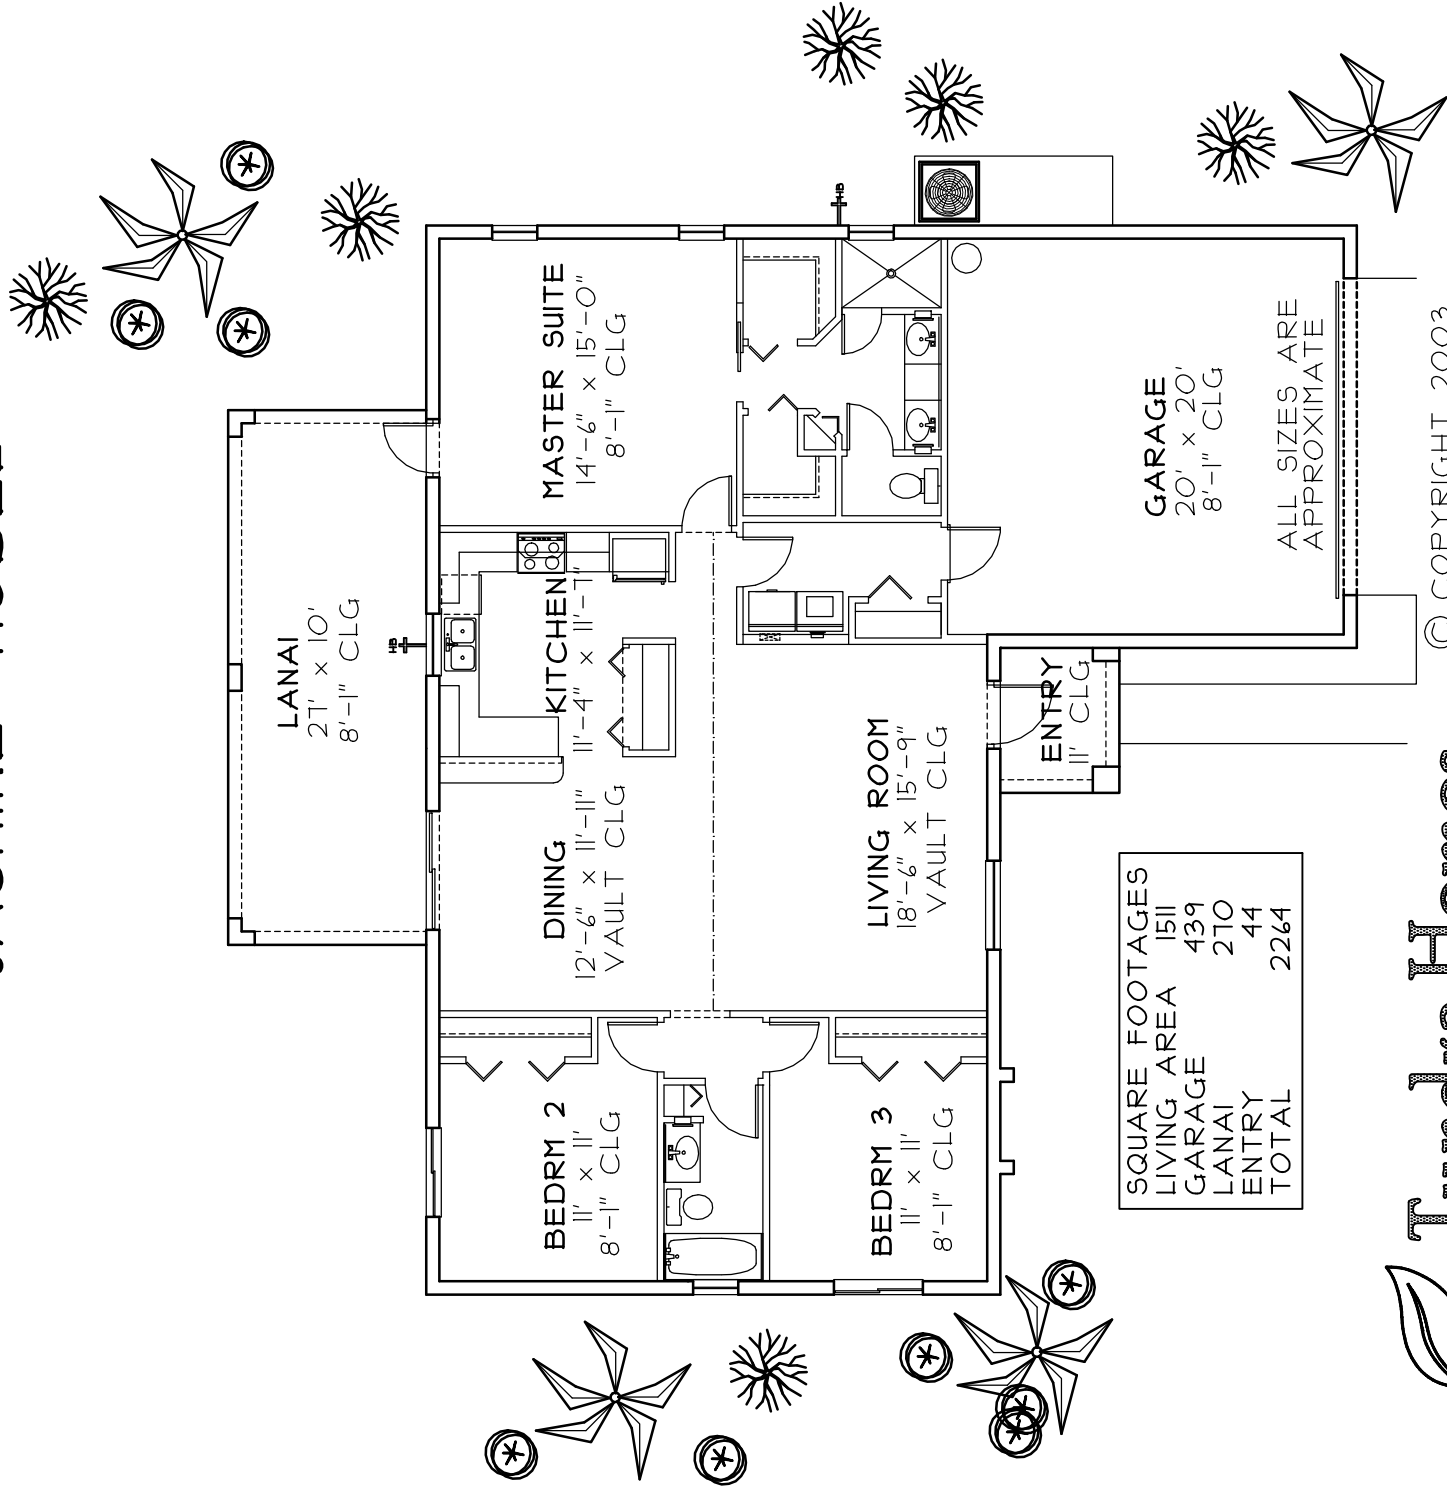

## "JASMINE" MODEL

SQUARE FOOTAGES	
LIVING AREA	1511
GARAGE	439
LANAI	210
ENTRY	44
<b>TOTAL</b>	<b>2264</b>

**Tundra Homes**

CBC 1251447

© COPYRIGHT 2003  
DAVES QUALITY SERVICES